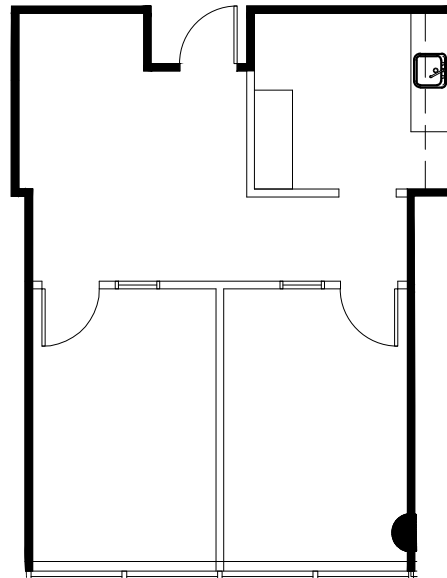

KEY PLAN

Leasing Contact: Greg Frankum 404.842.6565 | Matt Spickard 404.842.6566