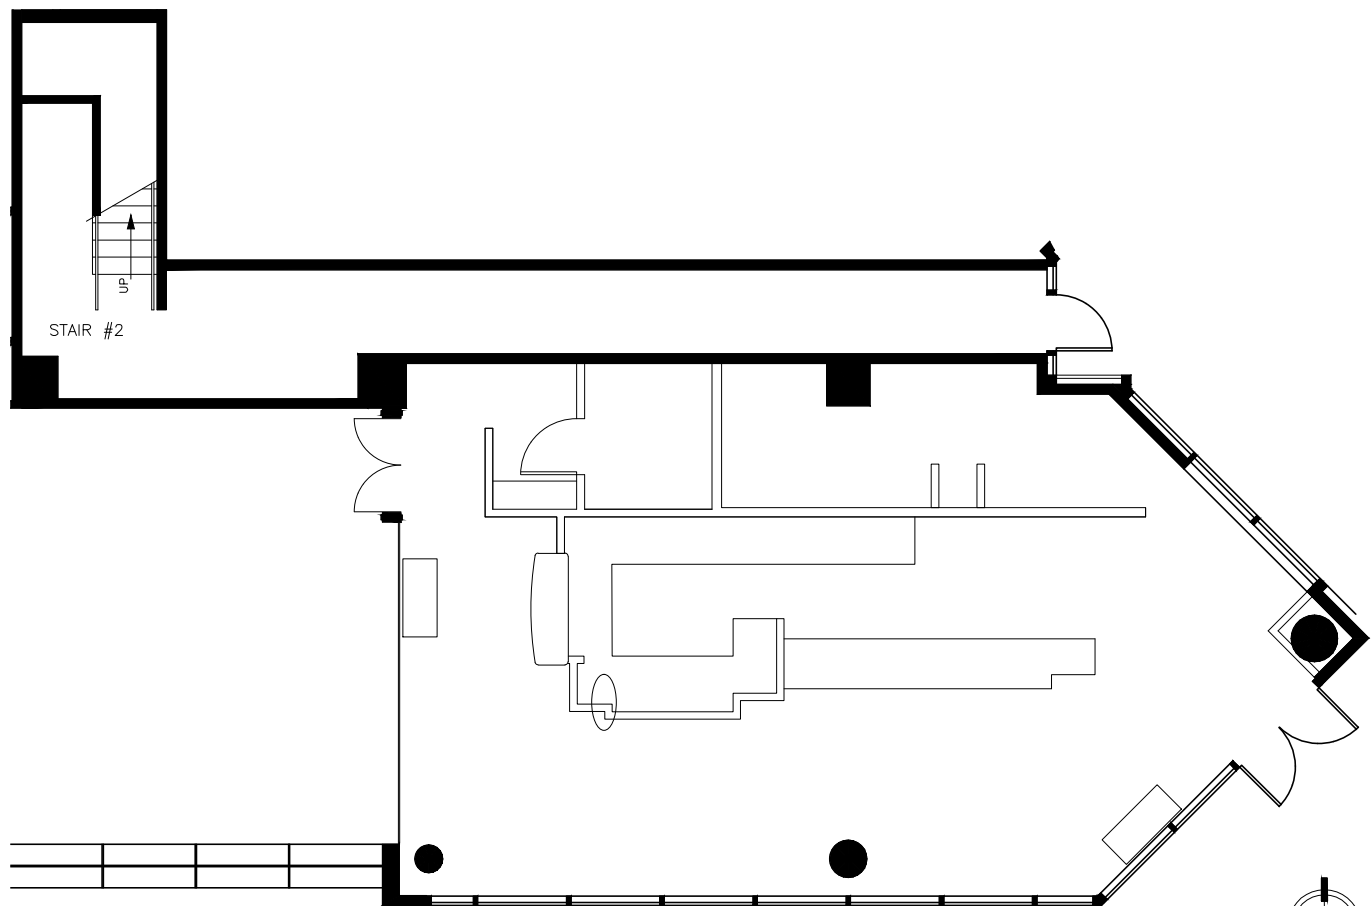

KEY PLAN

PLAN NORTH

This suite has not been field verified by NELSON.

Leasing Contact: Greg Frankum 404.842.6565 | Matt Spickard 404.842.6566

3343 Peachtree Road, Atlanta, GA 30326

AFC • NORTH TOWER, SUITE 130 • 1,511 RSF

AVAILABLE SUITE