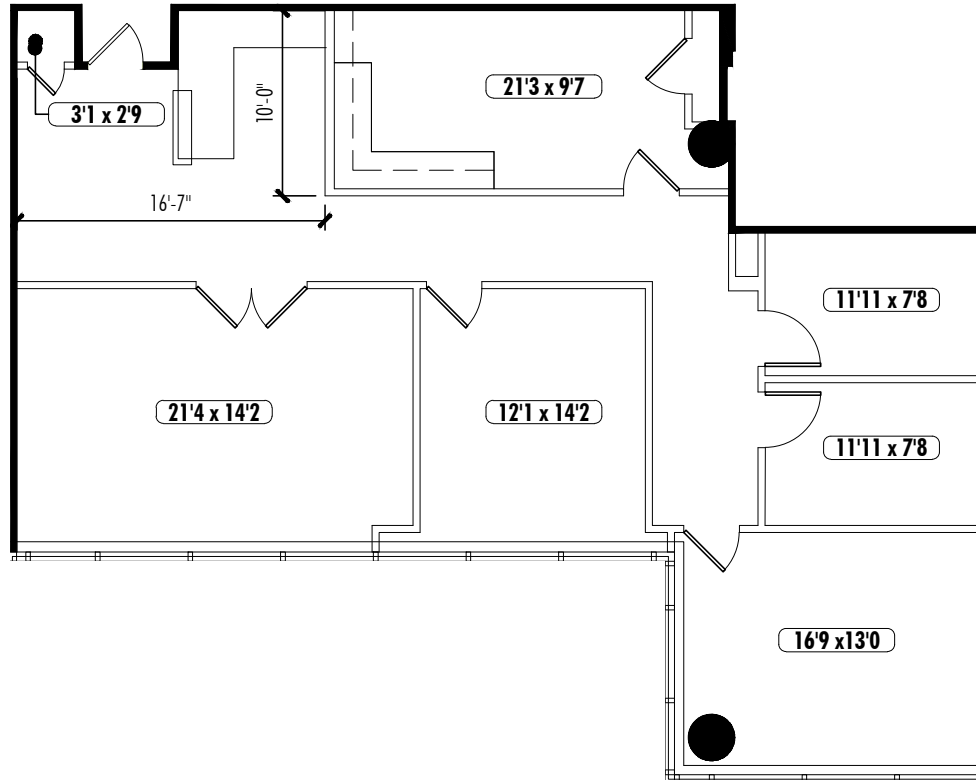

KEY PLAN

Leasing Contact: Greg Frankum 404.842.6565 | Matt Spickard 404.842.6566

PLAN NORTH

THIS SUITE HAS NOT BEEN FIELD VERIFIED BY NELSON.

3343 Peachtree Road, Atlanta, GA 30326

AFC • NORTH TOWER, SUITE 1150 • 1,866 RSF

AVAILABLE SUITE