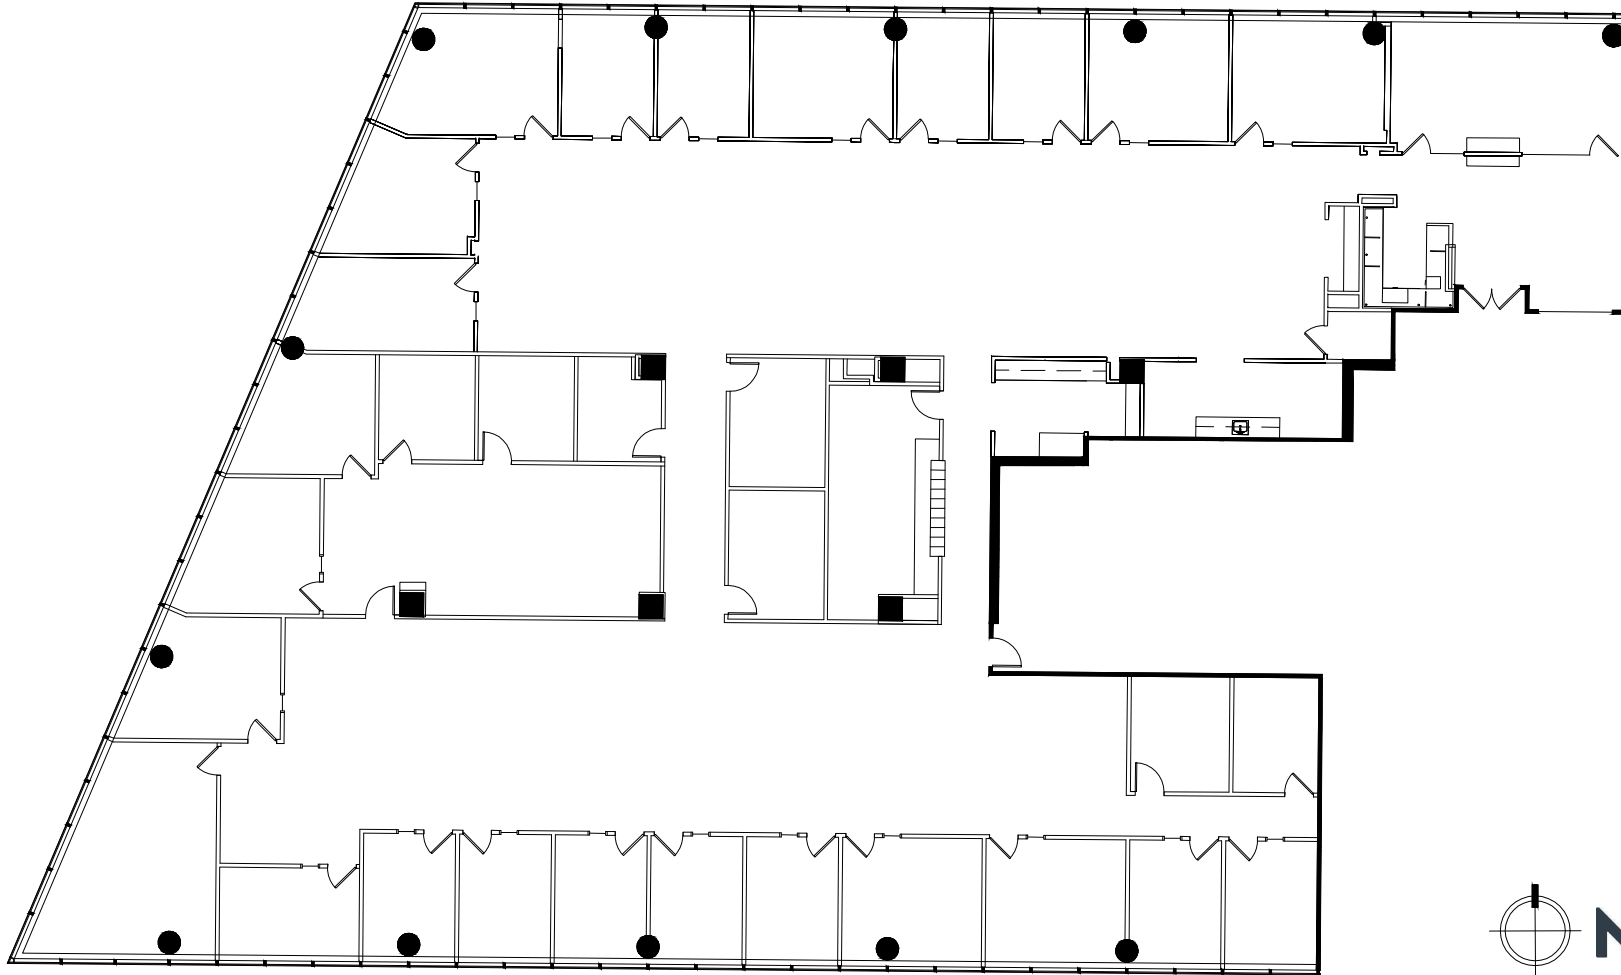

KEY PLAN

Leasing Contact: Greg Frankum 404.842.6565 | Matt Spickard 404.842.6566

3343 Peachtree Road, Atlanta, GA 30326

AFC • SOUTH TOWER, SUITE 550 • 13,732 RSF

MARKETING DIAGRAM