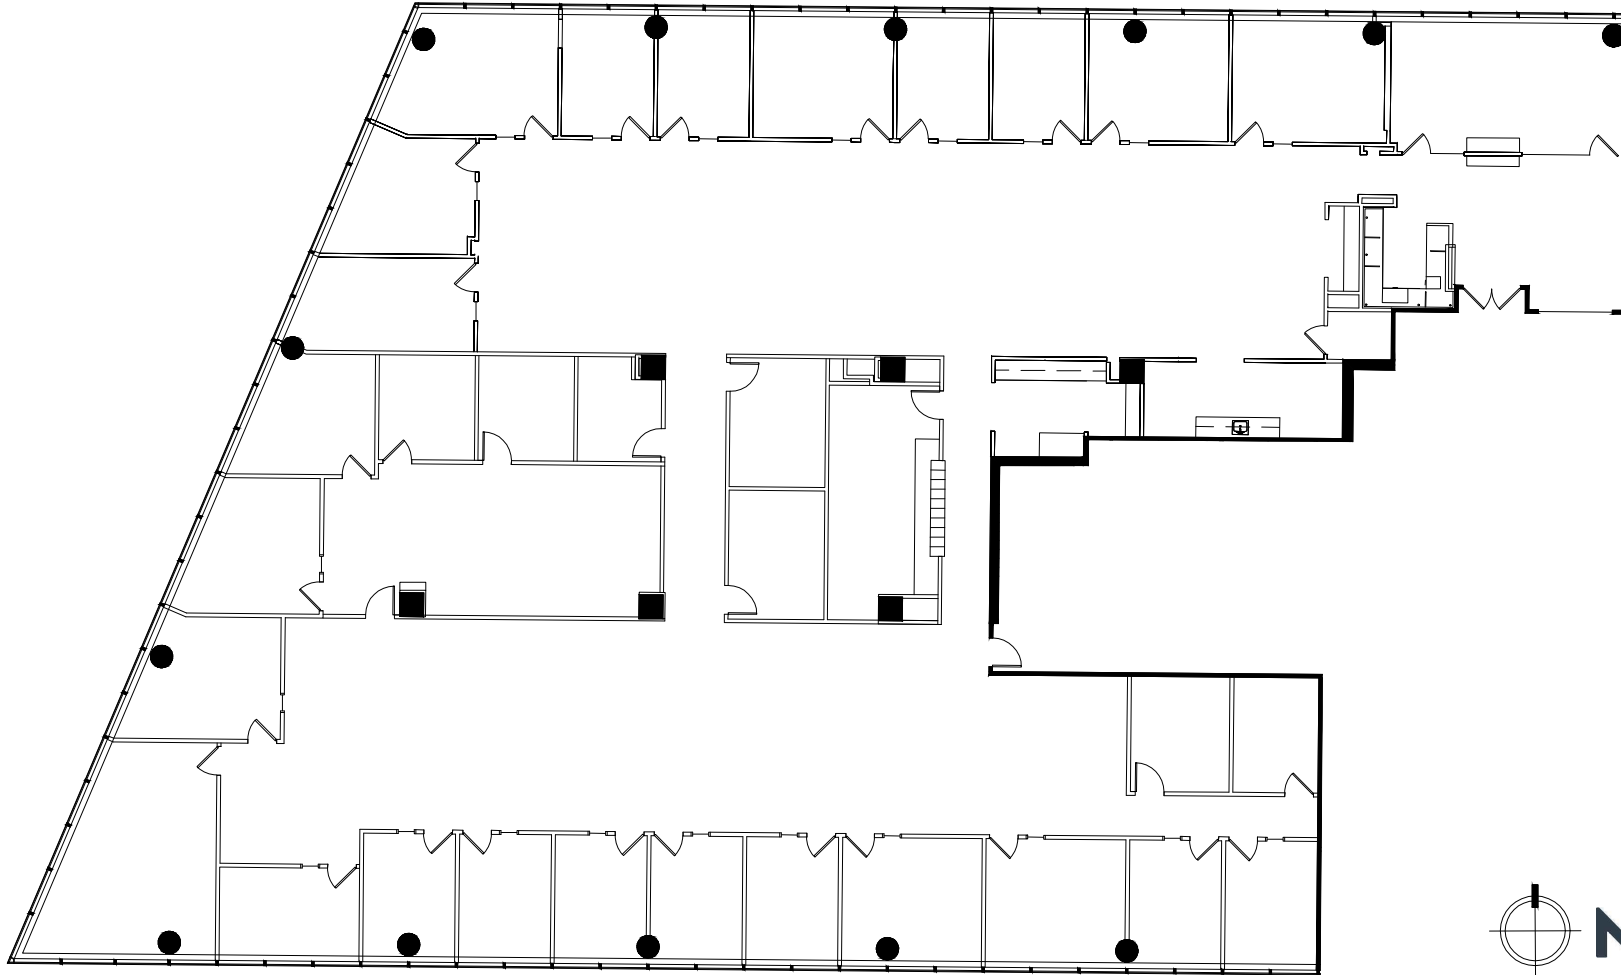

KEY PLAN

Leasing Contact: Greg Frankum 404.842.6565 | Matt Spickard 404.842.6566 | Jeff Taylor 404.842.6532

3343 Peachtree Road, Atlanta, GA 30326

**AFC • SOUTH TOWER, SUITE 550 • 13,732 RSF**

**MARKETING DIAGRAM**