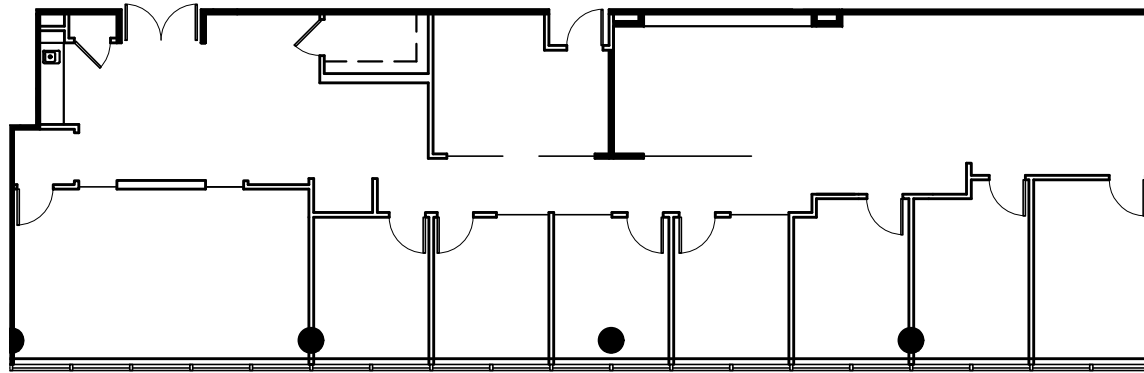

KEY PLAN

Leasing Contact: Greg Frankum 404.842.6565 | Matt Spickard 404.842.6566

3353 Peachtree Road, Atlanta, GA 30326

**AFC • NORTH TOWER, SUITE 540 • 3,233 RSF**

**MARKETING DIAGRAM**