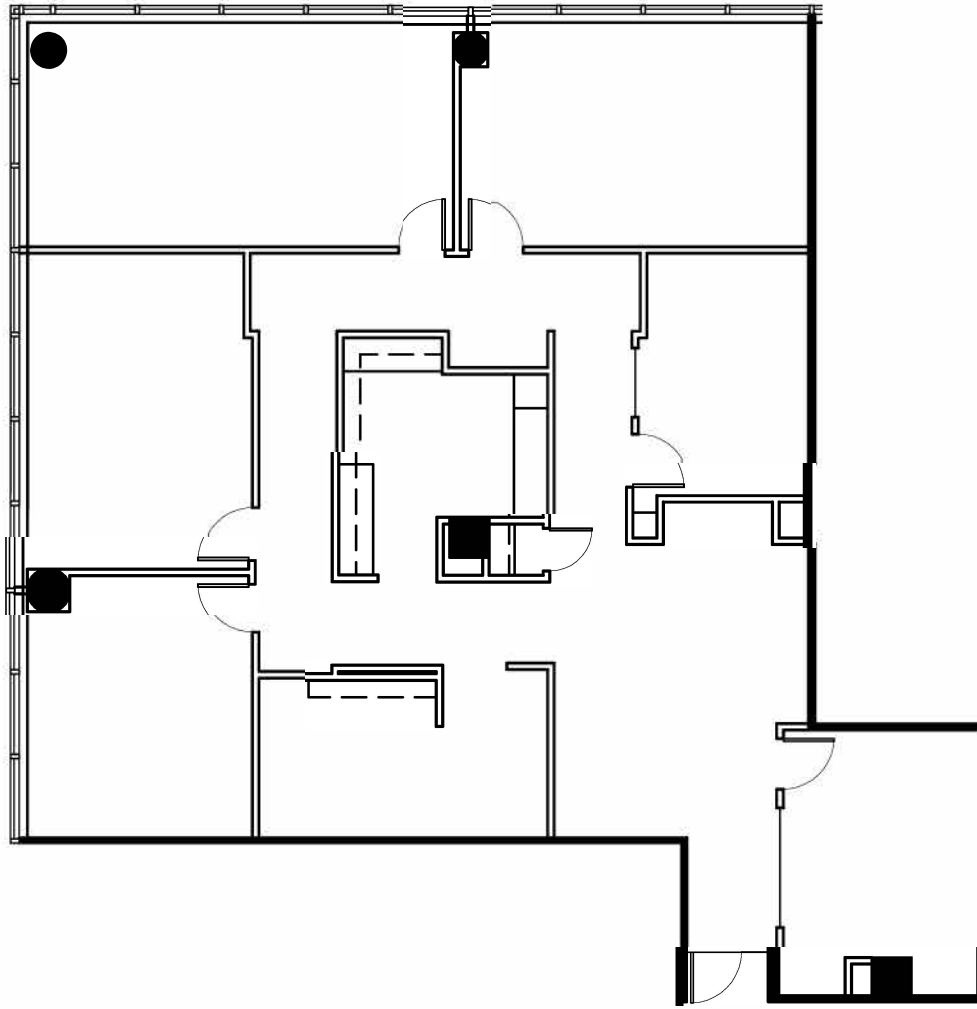

KEY PLAN

NELSON

Leasing Contact: Greg Frankum 404.842.6565 | Matt Spickard 404.842.6566

3353 Peachtree Road, Atlanta, GA 30326

AFC • NORTH TOWER, SUITE 555 • 2,983 RSF

MARKETING DIAGRAM