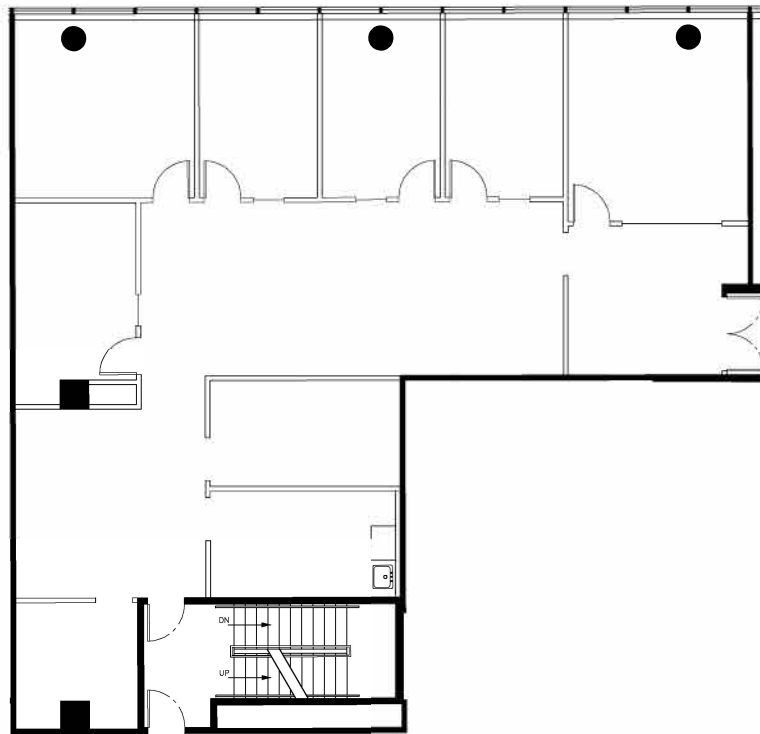

KEY PLAN

Leasing Contact: Greg Frankum 404.842.6565 | Matt Spickard 404.842.6566

PLAN NORTH