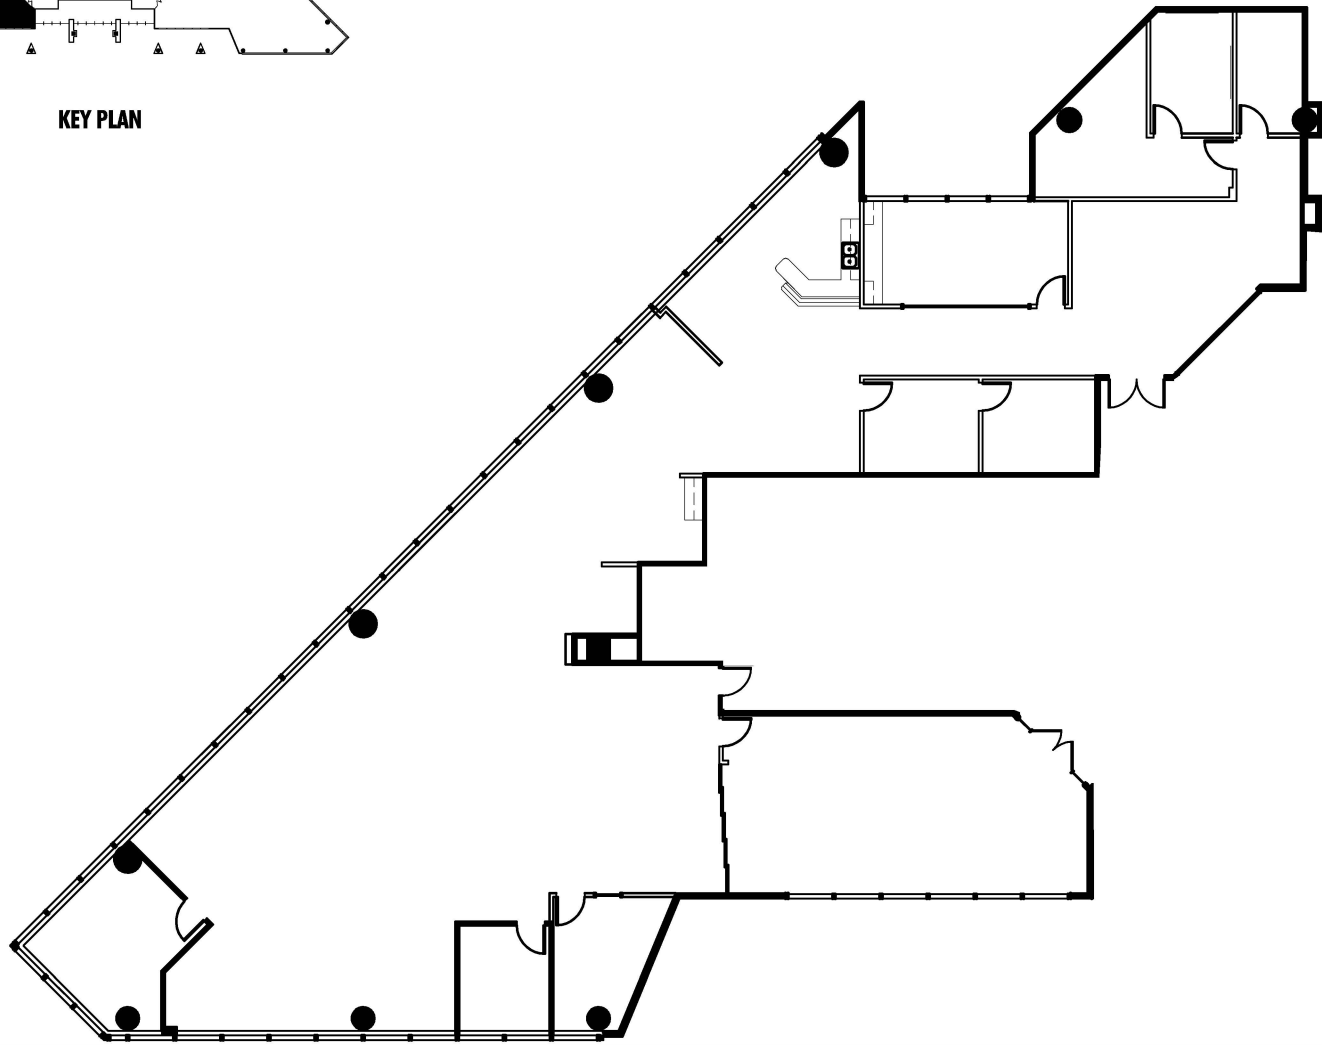

KEY PLAN

Leasing Contact: Greg Frankum 404.842.6565 | Matt Spickard 404.842.6566

PLAN NORTH

3343 Peachtree Road, Atlanta, GA 30326

AFC • EAST TOWER, SUITE 20M • 7,057 RSF

MARKETING DIAGRAM