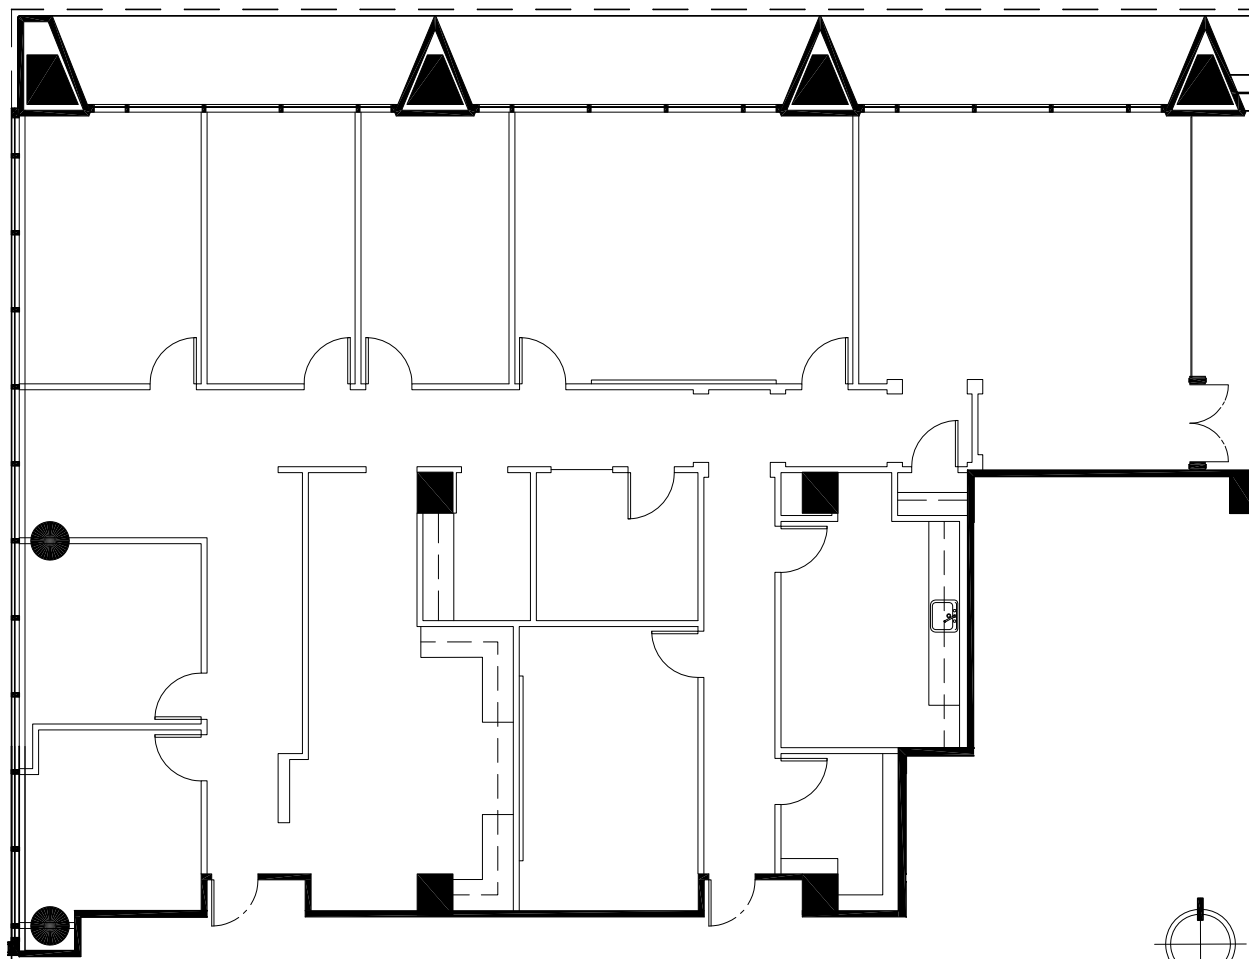

KEY PLAN

North Tower - Suite 100 - 4,111 RSF (management office).pdf 1 11/20/2018 4:22:32 PM

Leasing Contact: Greg Frankum 404.842.6565 | Matt Spickard 404.842.6566

3353 Peachtree Road, Atlanta, GA 30326

AFC • NORTH TOWER, SUITE 100 • 4,111 RSF

MARKETING DIAGRAM