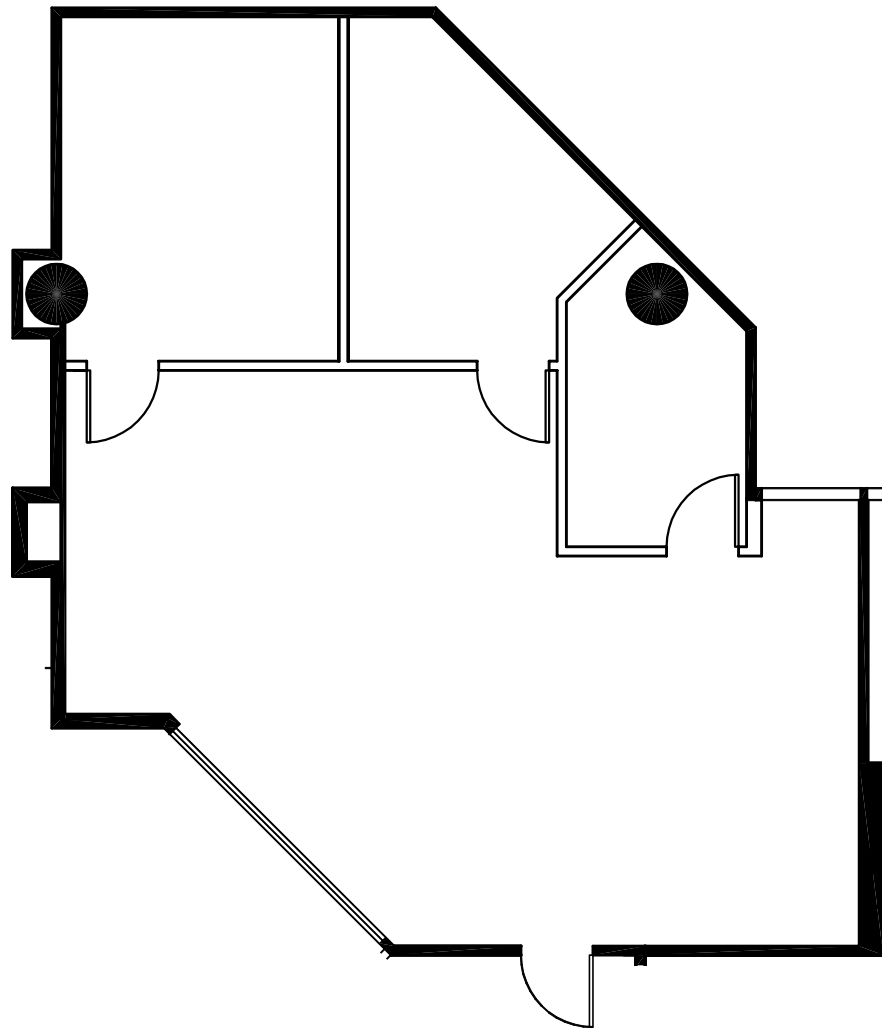

KEY PLAN

Leasing Contact: Greg Frankum 404.842.6565 | Matt Spickard 404.842.6566