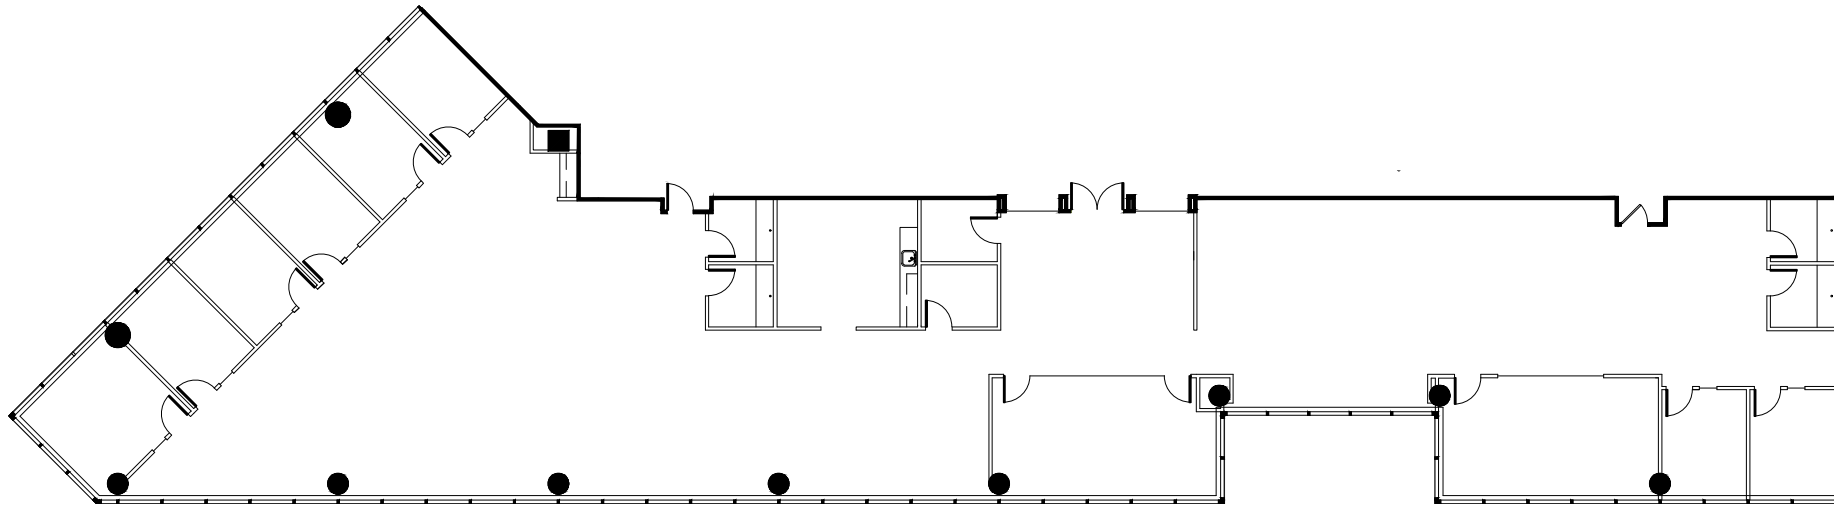

KEY PLAN

Leasing Contact: Greg Frankum 404.842.6565 | Matt Spickard 404.842.6566 | Jeff Taylor 404.842.6532