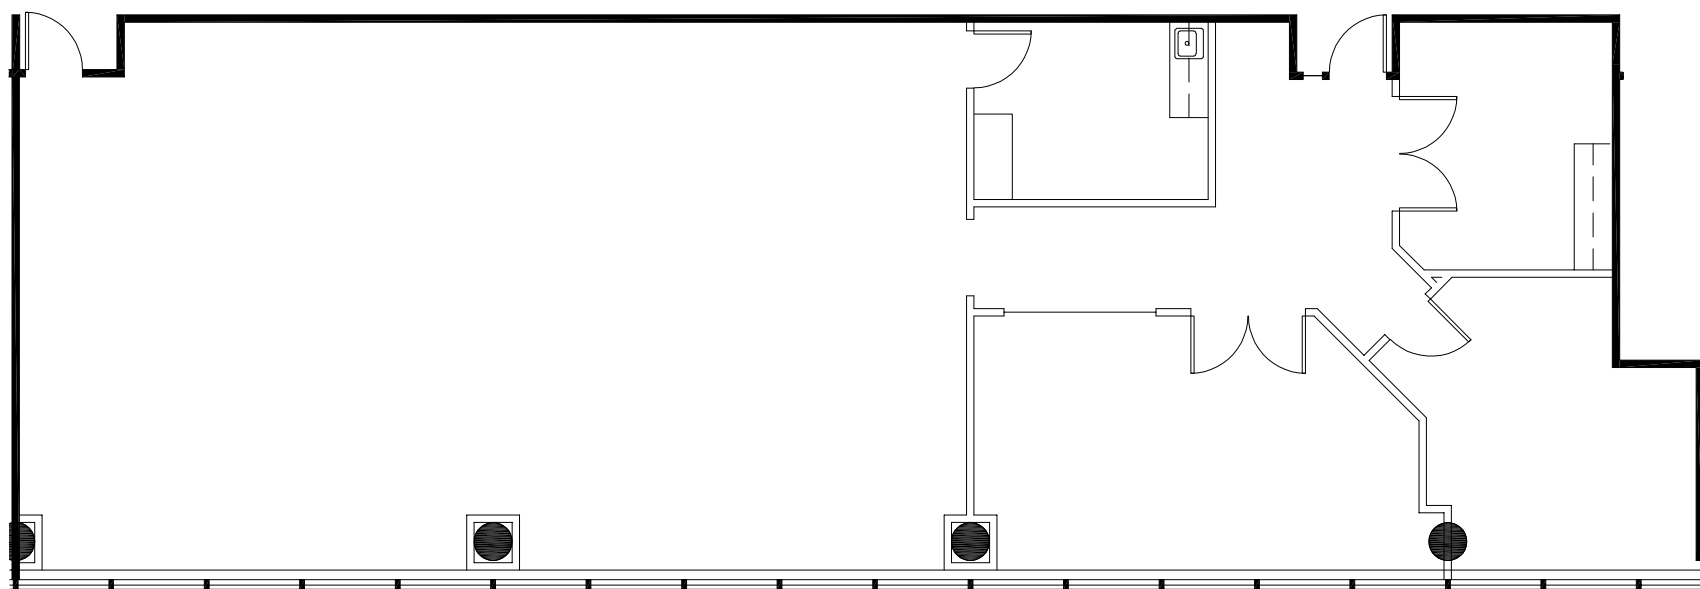

KEY PLAN

Leasing Contact: Greg Frankum 404.842.6565 | Matt Spickard 404.842.6566 | Parks Brown 404.842.6642