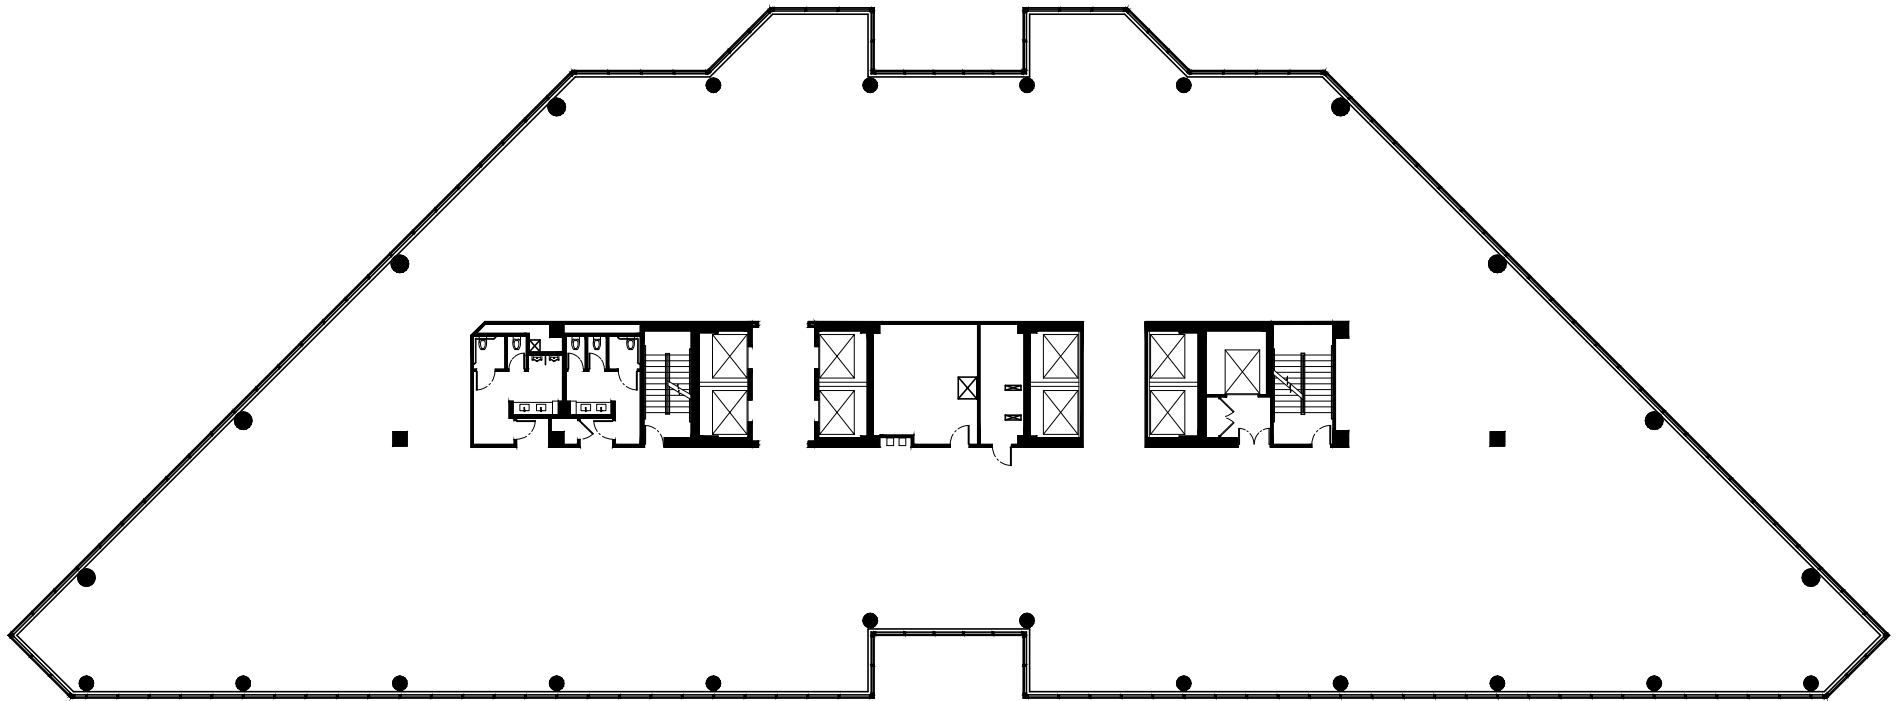

KEY PLAN

Leasing Contact: Greg Frankum 404.842.6565 | Matt Spickard 404.842.6566 | Jeff Taylor 404.842.6532

3343 Peachtree Road, Atlanta, GA 30326

**AFC • EAST TOWER, SUITE 400 • 21,710 RSF**

**MARKETING DIAGRAM**